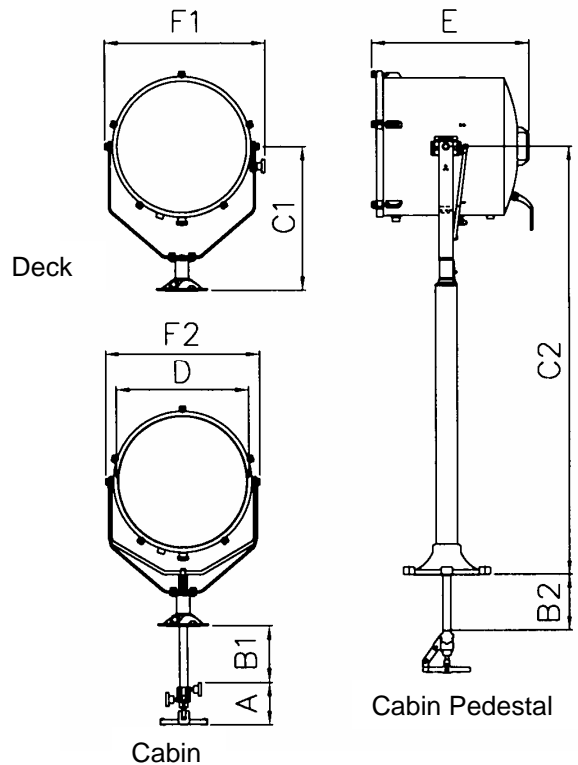

PART NUMBERS

Type	Supply	Part No.1kw	2kw
FR480 Deck	110/240v	A2704	A2936
FR480 Cabin	110/240v	A2705	A2937
FR480 Deck Ped.	110/240v	A2706	A2938
FR480 Cabin Ped.	110/240v	A2707	A2939

SPECIFICATION

Constructed from marine grade materials and fixings.

- Parabolic glass reflector.
- Stove enamel painted.
- External lamp focus adjustment.
- Toughened front glass.
- Captive bezel / glass.
- Light shield to prevent unwanted glare & stray light.
- Tungsten Halogen lamps.
- Enclosure protection to IP 56.
- Special "B" & "C" dimensions available on request.
- Full 450° rotation.
- Vertical movement +35° to - 30°.

Performance Data * Inclusive angle

Volt's	Lamp life	Range (m)	PBCP x1000	*Div	Watts	Lamp Cap	Lam Part Number
120v	400 hrs	1533	2351	6.5	2000	GY16	D20390
230v	400 hrs	1643	2701	6.5	2000	GY16	D20236
115v	750 hs	1440	2073	4.5	1000	GX9.5	D1809
230v	750 hs	1441	2078	4.5	1000	GX9.5	D6715

All dimensions in Millimetres

Base fixings

Deck & Cabin. 3 holes Ø11.0 on a 154 PCD

Deck ped. & Cabin Ped 4 holes Ø12.5 on a 270 PCD

Cabin & Cabin Ped. Central hole Ø40.0

Dimensions

A	B1	B2	C1	C2	D	E	F1	F2
150	185	180	500	1542	480	558	569	548