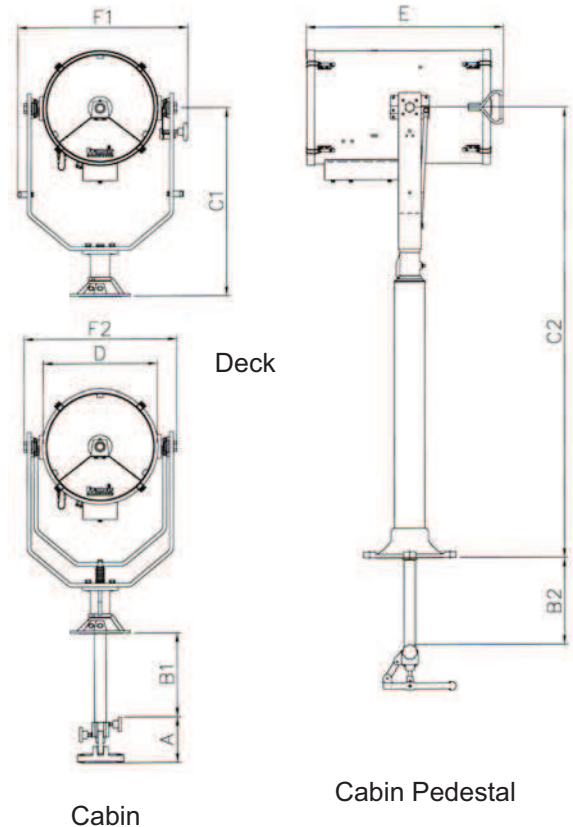

All dimensions in Millimeters

Base fixing details

Deck & Cabin. 3 holes Ø11.0 on a 174.0 PCD
Deck Ped. & Cabin Ped. 4 holes Ø12.5 on a 270.0 PCD
Cabin & Cabin Ped. Central hole Ø52.0

Power supply dimensions: 600 X 273 x 245mm
Fixing: 450 x180 mm

Type Watts Range@1Lux P.B.C.P. Div Part No.
FX380 1000w 6700 metres 45,000,000 1.5 D21229

Searchlight dimensions

A	B1	B2	C1	C2	D	E	F1	F2
154	283	291	632	1513	380	661	569	516

For more information contact: