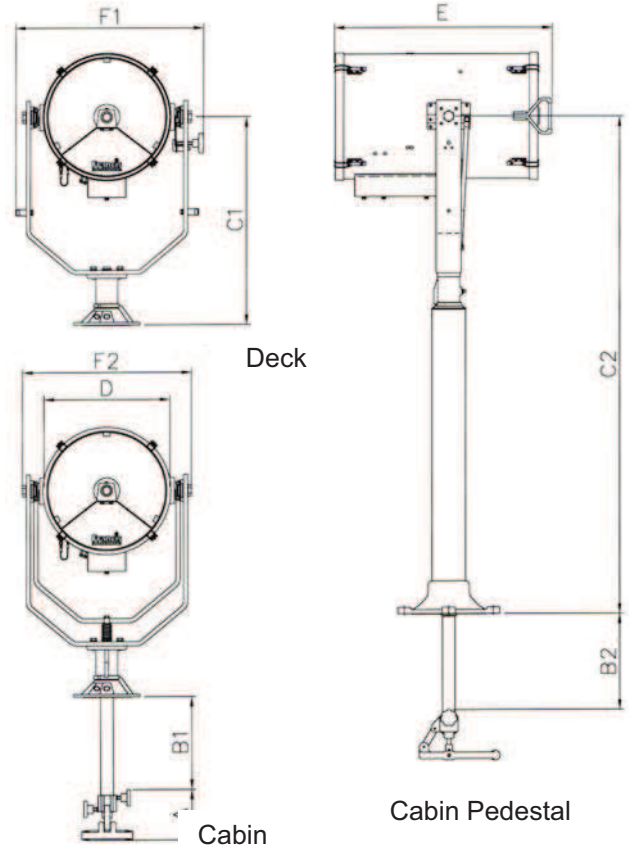

Part Numbers

Type	Supply	Weight	Part No
FX380 Deck	240v	50Kg	A2781
FX380 Deck Ped.	240v	61Kg	A2724
FX380 Cabin	240v	55.5Kg	A2723
FX380 Cabin Ped	240v	69.5Kg	A2725
Power Supply Unit		65.9Kg	

SPECIFICATION

All dimensions in Millimeters

Base fixing details

Deck & Cabin. 3 holes Ø11.0 on a 174.0 PCD
Deck Ped. & Cabin Ped. 4 holes Ø12.5 on a 270.0 PCD
Cabin & Cabin Ped. Central hole Ø52.0

Power supply dimensions: 483 X 380 x 305

Fixings: 440 x 152

Type	Watts	Range	P.B.C.P.	Div	Lamp	Part No
FX380	2000w	7485 mts	56,000,000	1.5	D20195	

Searchlight dimensions

A	B1	B2	C1	C2	D	E	F1	F2
154	283	291	632	1513	380	774	569	516

For more information contact: