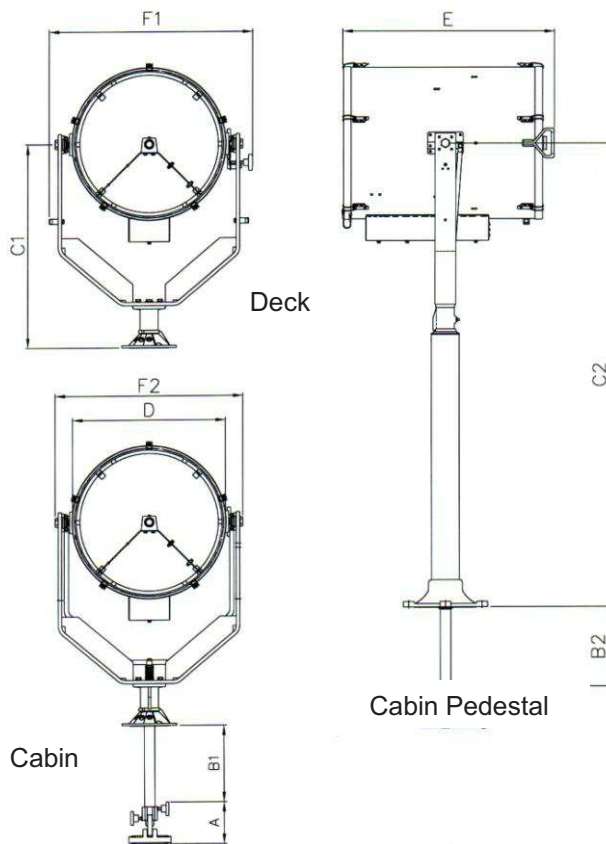

Border security – Beach craft landing illumination- Security – Illegal smuggling and immigration – Offshore installations.

SPECIFICATION:

- Immediate full lamp brilliance from switch on.
- Instant re-strike. No “cooling” down time required
- Internal cooling fans fitted
- Toughened front glass.
- Base fixing details**
- Parabolic glass reflector.
- Economical 3000 hour lamp life. Lamp Part No. D20195
- Constructed from marine grade materials & fixings.
- Stove enamel paint finish.
- Full 450° horizontal rotation.
- Vertical movement +40° to -20°.
- Operational temperature -50°C.
- Adjustable lamp focus, 1.5° spot to 10° flood.
- Electric (zoom) focus fitted as an option.
- Special “B” & “C” dimensions available on request.
- Well proven and reliable power supply unit suitable for 50 or 60 Hz 1ph power supplies.
- Sealing - IP56 Searchlight, IP20 PSU.
- PSU Weight 66 Kgs. Searchlight approx. 52kgs

3 holes Ø11.0 on a 174.0 PCD. Central hole Ø52.0

Searchlight Dimensions

A	B	B2	C1	C2	D	E	F1	F2
154	283	291	749	1710	560	778	746	688

Power supply dimensions & fixing details

483 X 380 x 305 & 440 x 152.

All dimensions in millimetres.