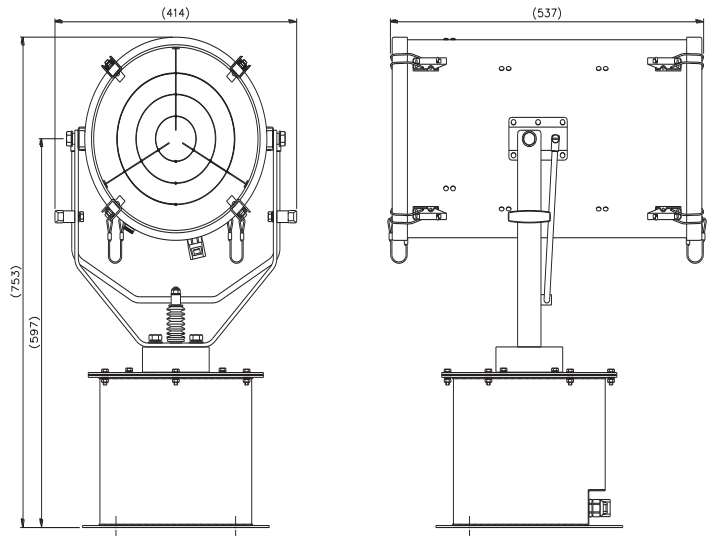

SPECIFICATION

- Immediate full lamp brilliance from switch on.
- Instant re-strike. No "cooling" down time required.
- Toughened front glass.
- Parabolic super pure aluminium reflector
- Constructed from marine grade materials and fixings
- Powder coated and stove enamel paint finish.
- Remote pan rotation 385° with tilt /elevation control $\pm 40^\circ$.
- Variable speed LED joystick, with auto home position and RS485 connectivity.
- Variable Rotation Speed 1 to 20°/sec (Pan)
- Variable Elevation Speed 1 to 10°/sec (Tilt).
- Heaters fitted barrel and gearbox operational temp -50°
- Remote lamp focus, 1.5° spot to 10° flood.
- High quality Electronic PSU suitable for 50/60 Hz 1ph
- Sealing - IP66 Gearbox, IP56 Searchlight, PSU IP56
- Searchlight weight 30.5 kgs, Power supply weight 9kgs .

ALL DIMENSIONS IN MILLIMETRES

Base fixing details:

4 holes 12.5 $\varnothing$ equi-spaced on a 290mm PCD

Joystick panel 120 x 120mm (106 x 106mm cutout)

PSU Dimensions: 405 x 330 x 217mm

Part Numbers

Type	Supply	Watts	Part No	Lamp No
LX300RC	115/230v	150w	A7044	D8151
LX300RC	12/24v	150w	A7043	D8151

VAC	Lamp life	Range @ 1 Lux	PBCP X 1000	Div	Watts
12/24 115/230v	1200 hrs	2465m	6,000	1.5°	150w

Francis Searchlights Limited
Union Road, Bolton, BL2 2HJ, UK
Tel 44 (0) 1204 558960 Fax 44 (0) 1204 558979
Email sales@francis.co.uk Web site www.francis.co.uk

For more information contact: