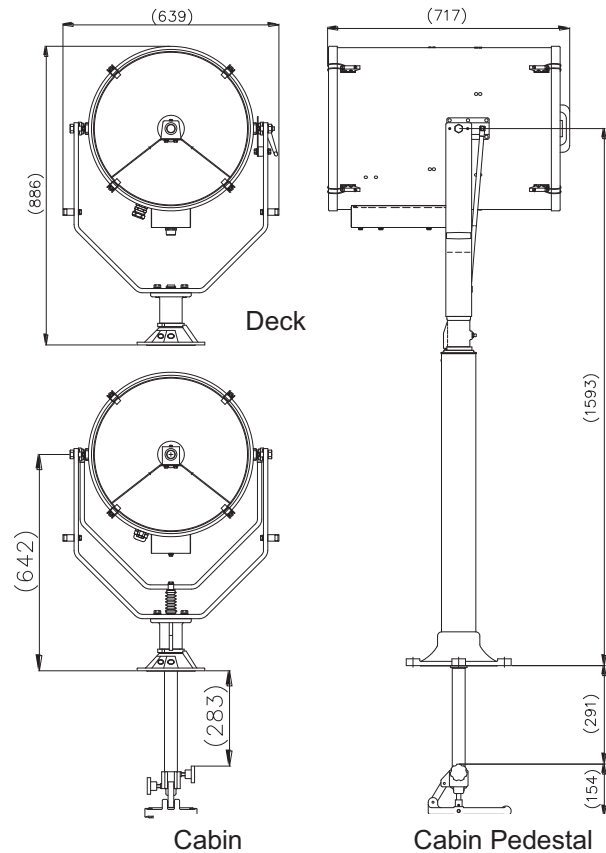

SPECIFICATION:

- Immediate full lamp brilliance from switch on.
- Instant re-strike. No “cooling” down time required.
- Toughened front glass.
- Parabolic glass reflector
- Economical 3000 hour lamp life.
- Constructed from high quality stainless steel.
- Stove enamel paint finish.
- Pan rotation a full 450°. D and DP +/- 45 °
- Elevation control +35° to -40° Cabin/Cabin Ped
- Operational temperature -50°C.
- Adjustable lamp focus, 1.5° spot to 10° flood.
- Remote focus fitted as an option.
- Well proven and reliable power supply unit suitable for 50/60 Hz 1ph power supplies.
- High weather resistance to IP66 Searchlight, IP20 PSU
- **Searchlight weight** 50Kgs.
- **Power supply weight** 66 Kgs .
- **Range** 9,506 metres.
- **Peak Beam Candle Power** 90 million.
- Cabin Control – 52KG
- Cabin Pedestal version – 69.5KG
- Lamp part number D20195

All Dimension in Millimeters

BASE FIXING DETAILS:

Cabin and Deck 3 holes Ø11.0 on a 174.0 PCD
Deck Pedestal and Cabin Pedestal 4 holes Ø12.5 on a 270.0 PCD

PSU Dimensions: 600 x 273 245mm.

Fixings 450 x 180mm