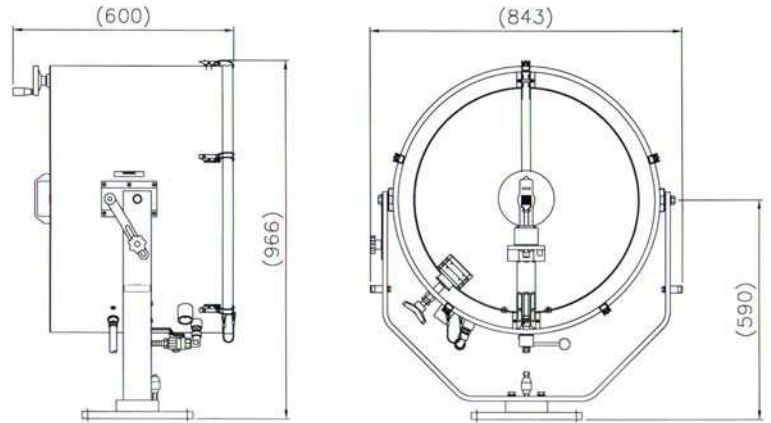

These dual purpose split or single beam Searchlights are built to the **Suez Canal Authority** Specification and are obligatory for ships passing through the canal. These Searchlights are fitted with a lamp changeover system, one operational and one spare for use in the event of failure.

**DESPATCH NUMBERS**

Type	Supply	Part No.
FL710 Deck	115/240v 50/60 HZ	A2703

**SPECIFICATION**

- Constructed from Marine grade materials and fixings.
- Stoved enamel paint finish.
- Parabolic split glass reflector.
- Sealing protection to IP56.
- Gas proofed for use on tankers.
- Fitted with a pressure relief valve and exhaust cock, for connection to a 8 metre length of flexible hose.
- Fitted with lamp changeover system, in event of lamp failure.
- Available with 2Kw or 3Kw lamps.
- External focussing wheel to permit varying beam divergences.
- Pan rotation 360°. Elevation +40° to -35°.
- Single beam 5-10°. Split beam of two 5° sections with 0-10° dark centre.
- Temperature range +50°C to -40°C.

All Dimensions in Millimetres

**Base fixings**

4 holes Ø12.5 on a 270 PCD.

Volts	Watts	Lamp Holder	Part No.
115v	2000w	G38	D1823
115v	3000w	G38	D9843
220v	2000w	G38	D4604
240v	2000w	G38	D1839
240v	3000w	G38	D22559

Weight 38.60 Kg

Lamp Life 400 hours

**PERFORMANCE DATA**

Single Beam			Split Beam					
Lamp	Vert.	P.B.C.P	Range Metres	Hor.	Vertical Angle	Centre Angle	P.B.C.P.	Range Metres
D1823	2.5°	4,945,000	2,224	5°	2.5°	0-10°	2,472,500	1,572
D9843	3°	5,796,000	2,407	5°	3°	0-10°	2,898,000	1,702
D4604	3°	3,719,000	1,928	6°	3°	0-10°	1,859,500	1,364
D1839	4°	3,718,000	1,928	6°	3°	0-10°	1,859,000	1,363
D22559	4°	4,821,000	2,196	6°	4°	0-10°	2,410,950	1,553